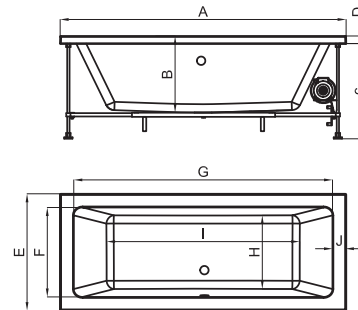

MINIMAL - XL

BATHTUB - built-in

noken
PORCELANOSA BATHROOMS

mm	A	B	C	D	E	F	G	H	I	J
1700 x 700	1700	450	565	45	700	540	1540	440	1140	80
1700 x 750	1700	470	565	45	750	600	1540	490	1140	80
1700 x 800	1700	470	565	45	800	640	1540	540	1140	80
1800 x 800	1800	470	565	45	800	640	1640	540	1240	80
1900 x 900	1900	470	565	45	900	740	1740	640	1340	80

100050863 - N710000104 / glossy white

bathtub, built-in , with brassware, rectangular 170x70, built-in version, center bath waste, 4mm sanitary acrylic.

Legal disclaimer: All details provided by the NOKEN' s Product has an information purpose without any contractual value. In order to obtain further information about the materials and their installation please visit our showrooms. NOKEN reserves the right to modify or delete any information on this site. The images and colours shown in this site may differ from the real ones.