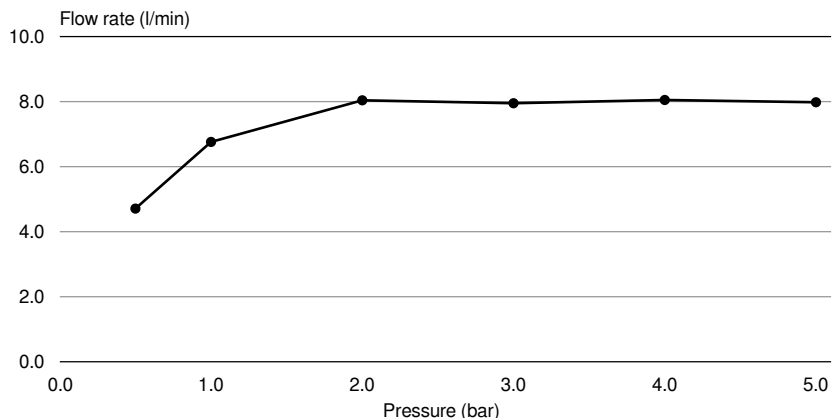

LOUNGE

BATHROOM TAPS - basin

100063524 - N19999987 / chrome

other finishes available

- 100073047 - N19999897 / white
- 100208588 - N19999085 / titanium
- 100210909 - N19999062 / copper

Single lever basin mixer 3/8". Ø25 mm ceramic cartridge. Length of hoses 470 mm. without pop-up waste. Spout with flow-breaker (limit flow rate at 8 l/min. at 3 bar to avoid splashing water).

FLOW RATE CURVES

Pressure (bar)	0.5	1.0	2.0	3.0	4.0	5.0
Flow rate (l/min)	4.7	6.8	8.0	8.0	8.1	8.0

Legal disclaimer: All details provided by the NOKEN's Product has an information purpose without any contractual value. In order to obtain further information about the materials and their installation please visit our showrooms. NOKEN reserves the right to modify or delete any information on this site. The images and colours shown in this site may differ from the real ones.