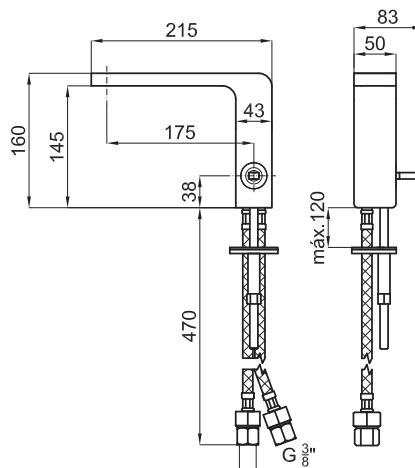

LOUNGE

BATHROOM TAPS - basin

100063524 - N19999987 / chrome

other finishes available

- 100073047 - N19999897 / white
- 100208588 - N19999085 / titanium
- 100210909 - N19999062 / copper

Single lever basin mixer 3/8". Ø25 mm ceramic cartridge. Length of hoses 470 mm. without pop-up waste. Spout with flow-breaker (limit flow rate at 8 l/min. at 3 bar to avoid splashing water).

FLOW RATE CURVES

Pressure (bar)	0.5	1.0	2.0	3.0	4.0	5.0
Flow rate (l/min)	4.7	6.8	8.0	8.0	8.1	8.0

Legal disclaimer: All details provided by the NOKEN's Product has an information purpose without any contractual value. In order to obtain further information about the materials and their installation please visit our showrooms. NOKEN reserves the right to modify or delete any information on this site. The images and colours shown in this site may differ from the real ones.