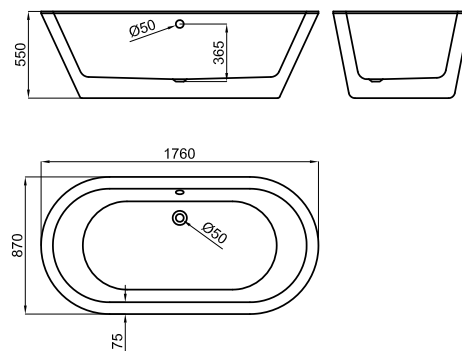

CONIC

BATHTUB - freestanding

noken
PORCELANOSA BATHROOMS

100080457 - N710000262 / glossy white

bathtub, freestanding, without brassware, oval 176x87, one-piece, center bath waste, sanitary acrylic.