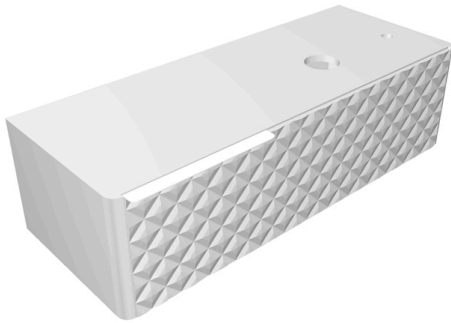

LOUNGE

FURNITURE - cabinets

noken
PORCELANOSA BATHROOMS

100082747 - N859000021 / white

LOUNGE CAPITONÉ - Wall hung vanity unit 120 cm wide x 33 cm high x 45 cm deep, with 1 drawer with soft-close system. Textured drawer front.