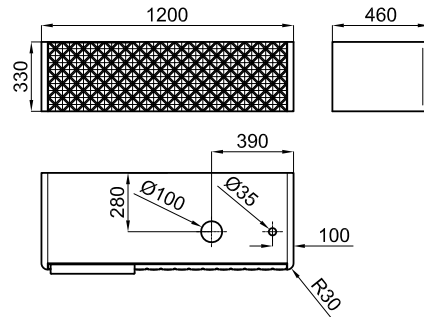

LOUNGE

FURNITURE - cabinets

noken
PORCELANOSA BATHROOMS

100082747 - N859000021 / white

LOUNGE CAPITONÉ - Wall hung vanity unit 120 cm wide x 33 cm high x 45 cm deep, with 1 drawer with soft-close system. Textured drawer front.