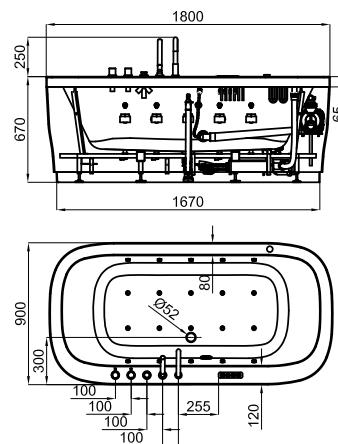

# SOLEIL - OVAL

BATHTUB - built-in

noken  
PORCELANOSA BATHROOMS

**100099293 - N710000637 / glossy white**

bathtub, built-in , without brassware, oval 180x90, built-in version, center bath waste, 5mm sanitary acrylic.