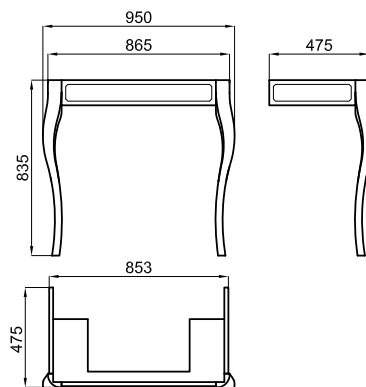

IMAGINE

FURNITURE - floor standing

noken
PORCELANOSA BATHROOMS

100106496 - N877000003 / black

other finishes available

100094029 - N877000001 / white

Gloss lacquered wood legs for Imagine wall hung basin. Dimension: 87 x 47.5 cm x 83 cm high