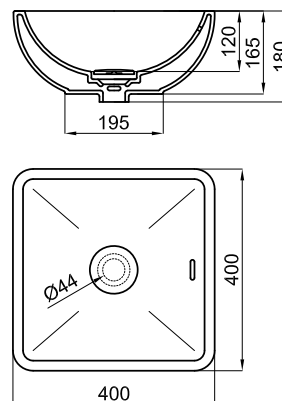

# FORMA - SQUARE

BASINS - countertop

noken  
PORCELANOSA BATHROOMS

**100123293 - N399999814 / white**

40x40 cm. countertop basin with overflow. 100138271 - N199999485 clicker basin waste and ceramic plug included