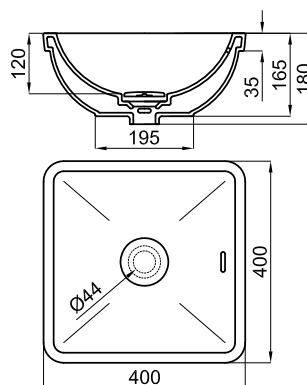

FORMA - SQUARE

BASINS - recessed

noken
PORCELANOSA BATHROOMS

100123294 - N399999812 / white

40x40 cm. recessed basin with overflow. 100138271 - N199999485 clicker basin waste and ceramic plug included