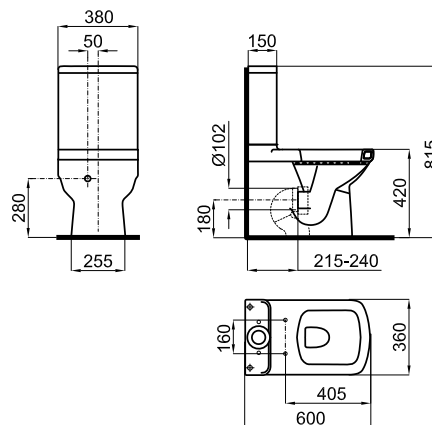

ACRO

SANITARYWARE - C/C pan

noken
PORCELANOSA BATHROOMS

100137805 - N380000025 / white

C/C adjustable outlet pan pack with bottom left-hand side inlet cistern

Legal disclaimer: All details provided by the NOKEN's Product has an information purpose without any contractual value. In order to obtain further information about the materials and their installation please visit our showrooms. NOKEN reserves the right to modify or delete any information on this site. The images and colours shown in this site may differ from the real ones.