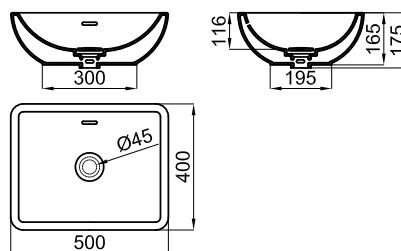

FORMA - RETTO

BASINS - countertop

noken
PORCELANOSA BATHROOMS

100137912 - N399999809 / white

50x40 cm. countertop basin with overflow. Clicker basin waste with ceramic cover included.