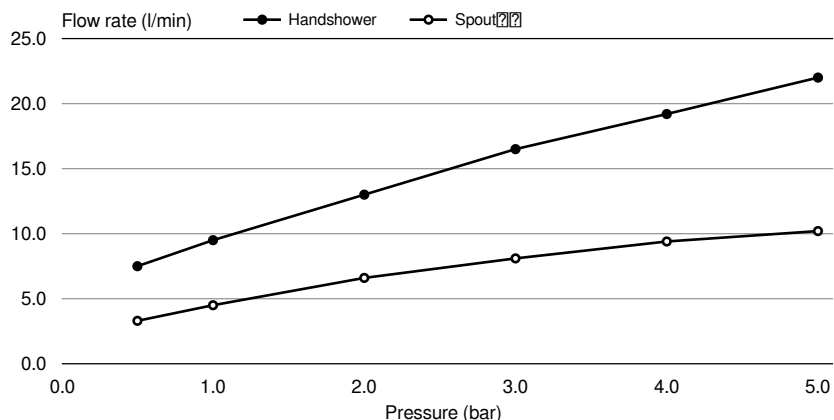

100156040 - N199999363 / chrome

Floor mounted single lever bath shower mixer. Ø40 mm TRI-CONTROL ceramic cartridge with integrated diverter. Includes hand shower 100038634-N158760001 COTA and 100137846 - N199999498 150 cm shower hose. It has to be purchased together with floormounted Smart box 100149141-N199999397

FLOW RATE CURVES

Pressure (bar)	0.5	1.0	2.0	3.0	4.0	5.0
Handshower Flow rate (l/min)	7.5	9.5	13.0	16.5	19.2	22.0
Spout Flow rate (l/min)	3.3	4.5	6.6	8.1	9.4	10.2

Legal disclaimer: All details provided by the NOKEN's Product has an information purpose without any contractual value. In order to obtain further information about the materials and their installation please visit our showrooms. NOKEN reserves the right to modify or delete any information on this site. The images and colours shown in this site may differ from the real ones.