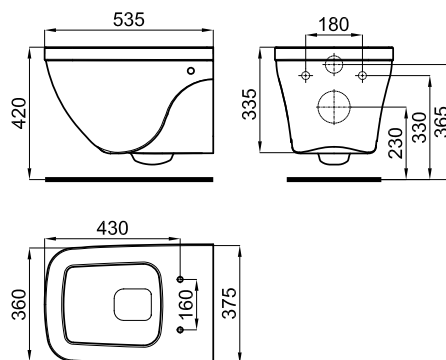

NK CONCEPT

SANITARYWARE - wall hung

noken
PORCELANOSA BATHROOMS

100160818 - N312140101 / white

Wall hung pan with fixing kit 100090710 - N356330437

Legal disclaimer: All details provided by the NOKEN's Product has an information purpose without any contractual value. In order to obtain further information about the materials and their installation please visit our showrooms. NOKEN reserves the right to modify or delete any information on this site. The images and colours shown in this site may differ from the real ones.