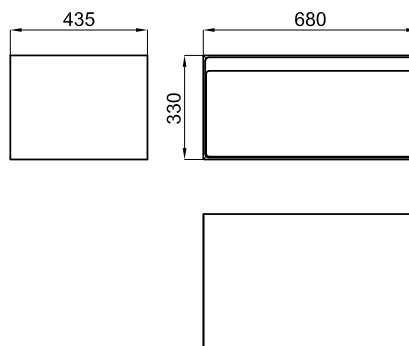

NK CONCEPT

FURNITURE - cabinets

noken
PORCELANOSA BATHROOMS

100163827 - N846000001 / white

68 cm wide wall-hung module. Lacquered in gloss white. Slow-close drawer.

Legal disclaimer: All details provided by the NOKEN's Product has an information purpose without any contractual value. In order to obtain further information about the materials and their installation please visit our showrooms. NOKEN reserves the right to modify or delete any information on this site. The images and colours shown in this site may differ from the real ones.