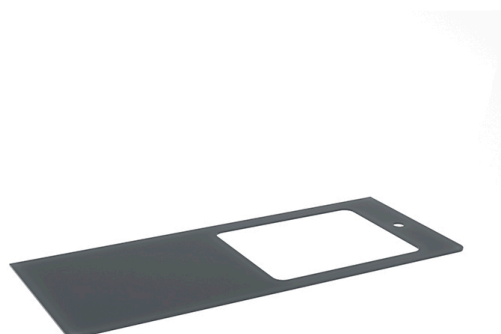

LOUNGE

FURNITURE - cabinets

100183089 - N379000029 / anthracite

PACK FURNITURE LOUNGE ANTHRACITE. Wall hung vanity unit 120 cm wide (100179912) + 120 cm glass cover (100180627) + mirror with light strip illuminated by LEDs (100179914) + 50x40 cm. recessed basin with overflow (100137911)

LOUNGE

MIRROR - illuminated

100179914 - N859000069 / mirror

120x60 cm mirror with light strip illuminated by LEDs. IP-44. Retroilluminated on top and bottom, Includes defogger system. LED Temperature 4200K

FORMA - RETTO

BASINS - recessed

100137911 - N399999810 / white

50x40 cm. recessed basin with overflow. Clicker basin waste with ceramic cover included.

LOUNGE

FURNITURE - cabinets

100180627 - N859000071 / anthracite

120 cm. glass cover for 100179912

LOUNGE

FURNITURE - cabinets

100179912 - N859000068 / anthracite

Wall hung vanity unit 120 cm wide. Drawer with soft-close system. With handle and separators. Internal light