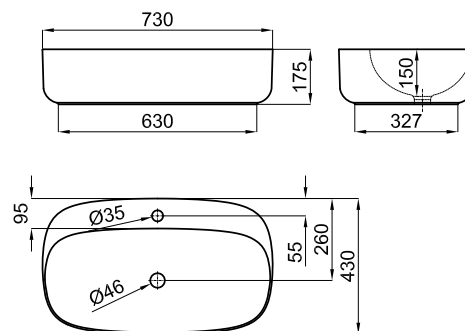

ARQUITECT

BASINS - countertop

noken
PORCELANOSA BATHROOMS

100200797 - N390000051 / white

70 cm. countertop basin without overflow. It's necessary to use a un-slotted clicker or freeflow grid basin waste.