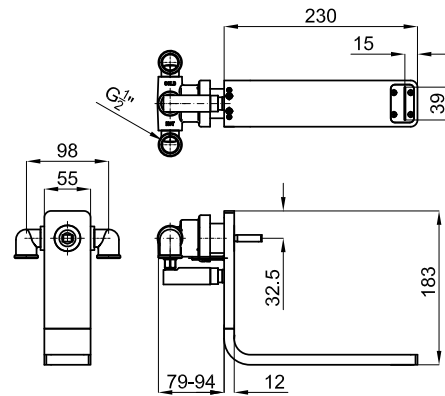

LOUNGE

BATHROOM TAPS - basin

noken
PORCELANOSA BATHROOMS

100210916 - N199999060 / copper

other finishes available

100063522 - N199999990 / chrome

100073039 - N199999894 / white

100208632 - N199999088 / titanium

Wall mounted basin mixer 1/2". Ø25 mm ceramic cartridge. Without pop-up waste. Spout with flow-bracker. Flow rate 5,1 l/min. at 3 bar.