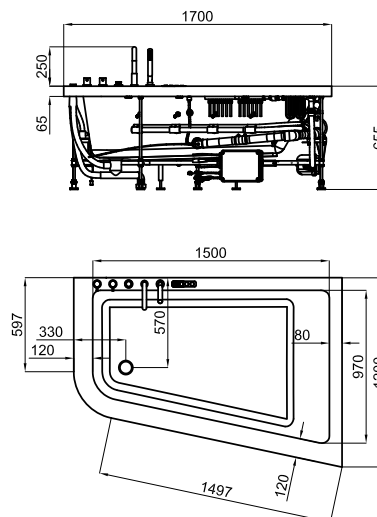

SOLEIL - OFFSET

WHIRLTUB - wall installation

noken
PORCELANOSA BATHROOMS

100215504 - N710001421 / glossy white

whirlpool, wall installation, with brassware, with whirlkit FUSION, corner 170x120, built-in version with support frame and panel, left, side bath waste, 4mm sanitary acrylic.