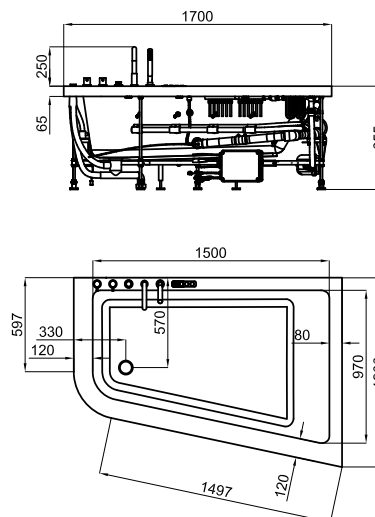

SOLEIL - OFFSET

WHIRLTUB - wall installation

noken
PORCELANOSA BATHROOMS

100215525 - N710001450 / glossy white

whirlpool, wall installation, with brassware, with whirlkit FUSION, corner 170x120, built-in version with support frame and panel, right, side bath waste, 4mm sanitary acrylic.