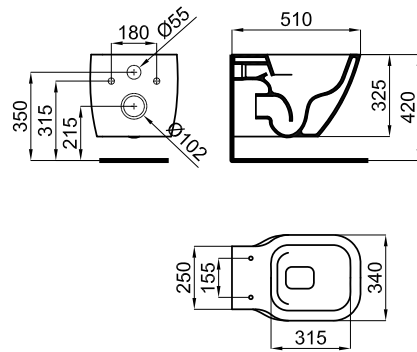

ESSENCE C

SANITARYWARE - wall hung

noken
PORCELANOSA BATHROOMS

100229785 - N365850117 / white

"Rimless" Wall hung pan. Includes the fixings kit 100232181 - N436024015