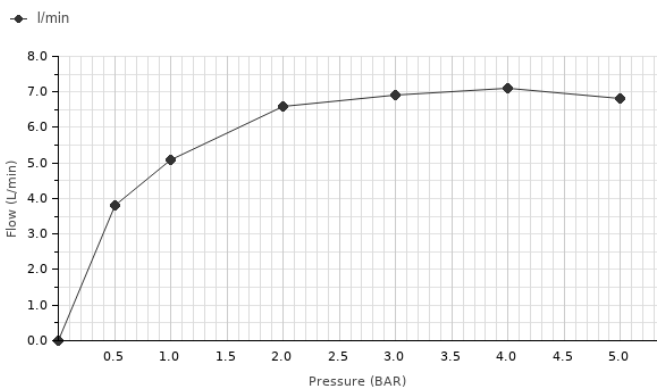

eco

Designed by
ZAHA HADID

Description

Single lever bidet mixer 3/8". Ø25 mm. ceramic cartridge. Connection 3/8" and length of hoses 400 mm. "Plus" aerator. Flow rate 7.5 l/min. at 3 bar.

Finish

chrome

100181804 - N109390061

Other Finishes

white

100181788 N109390060

Flow rate diagramme

Pressure (bar)	0	0.5	1	2	3	4	5
Flow - l/min	0	3.8	5.1	6.6	6.9	7.1	6.8

Technical drawing

Dimensions in mm